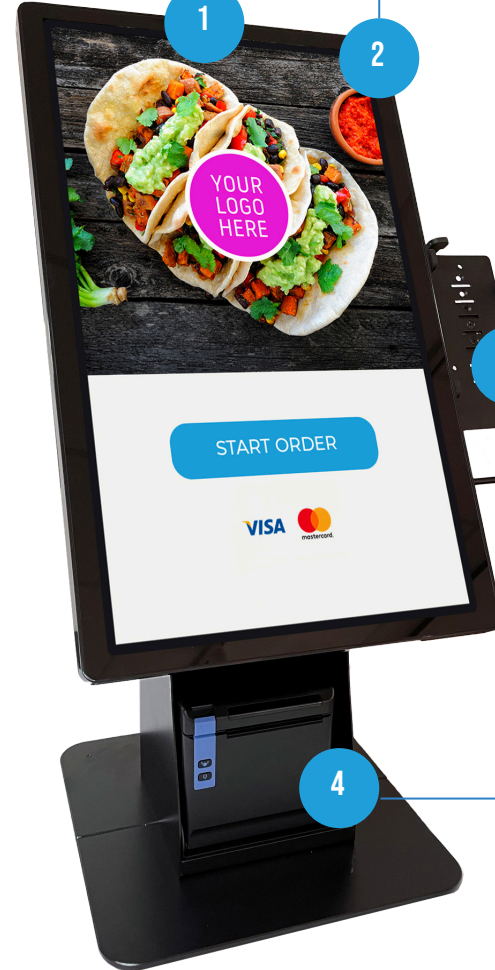

element™

ELEMENT 22" SELF SERVICE KIOSK

MODULARITY TO SUIT YOUR DESIRED APPLICATIONS

ELEMENT 22" SELF SERVICE KIOSK

MODULARITY TO SUIT YOUR DESIRED APPLICATIONS

Element 22" All-in-One Windows or Android Self-Service Kiosk and Counter Stand

Element K22 All-in-One Windows or Android Touch Screen Kiosk

VESA Payment Terminal Mount (Optional)

Payment Terminal Multi-Grip Mounts (Optional)

Counter Stand (Floor Stand optional)

Thermal Receipt Printer (Optional)

1 ELEMENT SELF-SERVICE BUNDLE WITH ELEMENT 22" KIOSK AND COUNTER STAND

The Element Self Service Kiosk E-Series is a quality, affordable and modular solution, designed to meet the self-service needs of customers, retailers and many industry applications. Offering a counter top or free standing floor stand with a 22" all-in-one touch computer you can add optional accessories and peripherals to allow innovative ways for your customers to interact with your brand however you choose:

- Self Check Out
- Self Ordering
- Guest Check-In
- Visitor Management
- Endless Aisle
- Product information
- Digital Signage
- Price Checker

To provide you the versatility to suit the application or software, the Element SSK uses an Element K22 All-in-one 22" projective capacitive touch screen computer offering both Android and Windows operating system, mounted on a purposefully designed counter stand with optional floor stand extension. The SSK2201-C Stand includes a dedicated receipt printer space with full cable management and optional accessory mount which allows you to simply add a payment terminal to your kiosk or add an additional 2D Barcode scanner. The Element SSK E-Series is simplified to allow ease of installation and provide you the modularity to suit your desired applications.