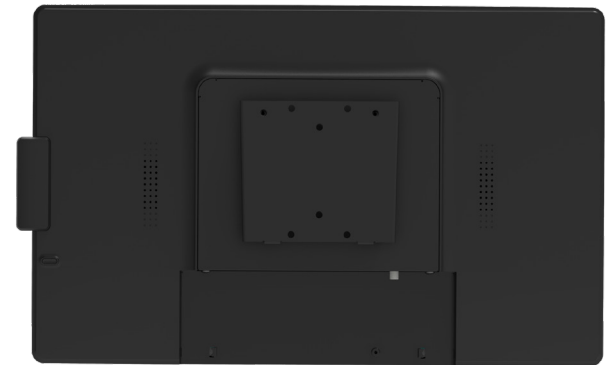

2 ELEMENT 22" ALL-IN-ONE WINDOWS OR ANDROID TOUCH SCREEN KIOSKS

Element K22 is a 21.5" Windows or Android based Full Flat Touch Screen LCD with 7H hardness durable glass with 16.16mm Slim Bezel free design and 1920 x 1080 (FHD) resolution.

With a sleek slim design (37.9mm width) the fanless CPU, noise-free Panel PC is ideally suited in roles such as Self-Check In and Self-Check Out, Self Service Terminals (Self Ordering), or act as Digital Signage Display / Information Display.

Windows Interface

Android Interface

OS	SKU	DESCRIPTION
Android	TTETK22A003	ELEMENT K22A MT8390 8/32 21.5/P WIFI N/STD BK AD13 INCL: • 21.5" AIO Android 13 Touch Screen Computer • MT8390 with 8GB Ram and 32GB Storage • 3 year warranty
Windows	TTETK22W015	ELEMENT K22W J6412 8/128 21.5P N/STD BLK W10 INCL: • 21.5" AIO Windows 10 IoT Enterprise LTSC 2021 Touch Screen Computer • Intel Elkhart Lake Celeron J6412 CPU with 8GB Ram and 128GB Storage • 3 year warranty
Windows	TTETVK215W001	ELEMENT VK215W J6412 8/128 21.5P N/STD BLK W10 INCL: • 21.5" AIO Windows 10 IoT LTSC 2019 Touch Screen Computer • Intel Elkhart Lake Celeron J6412 CPU with 8GB Ram and 128GB Storage • 3 year warranty

For further details specifications and datasheets please visit: www.elementpos.co