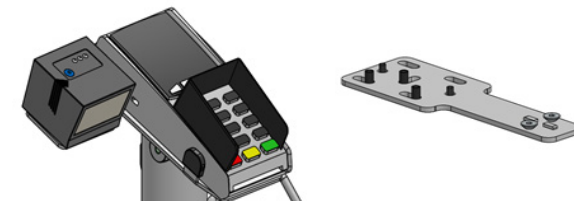

Scanner Mount

Do you need to add a 2D Scanner to your Element Self-Service Kiosk Solution for scanner barcodes, products, or loyalty cards? Using the Ergonomic Solutions scanner Multi-Grip adapter bracket designed for the Datalogic GFS4100, you can mount the scanner on the left or right using the existing payment terminal bracket.

Brand	SKU	DESCRIPTION
Ergonomic Solutions	MSSPSEKTOR01402	Scanner Bracket
Scanner	SCDAGFS44702DU	Datalogic Gryphon GFS4400 2D Scanner