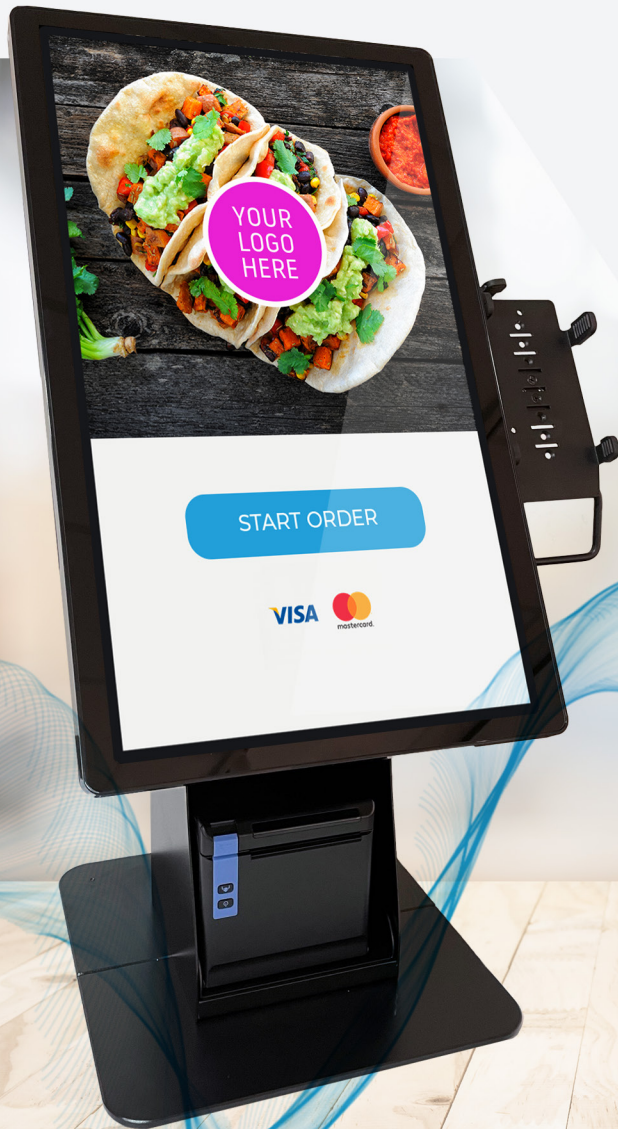

element™

ELEMENT 22" SELF SERVICE KIOSK

MODULARITY TO SUIT YOUR DESIRED APPLICATIONS

ELEMENT 22" SELF SERVICE KIOSK

MODULARITY TO SUIT YOUR DESIRED APPLICATIONS

Element 22" All-in-One Windows or Android Self-Service Kiosk and Counter Stand

Element K22 All-in-One Windows or Android Touch Screen Kiosk

VESA Payment Terminal Mount (Optional)

Payment Terminal Multi-Grip Mounts (Optional)

Counter Stand (Floor Stand optional)

Thermal Receipt Printer (Optional)

1 ELEMENT SELF-SERVICE BUNDLE WITH ELEMENT 22" KIOSK AND COUNTER STAND

The Element Self Service Kiosk E-Series is a quality, affordable and modular solution, designed to meet the self-service needs of customers, retailers and many industry applications. Offering a counter top or free standing floor stand with a 22" all-in-one touch computer you can add optional accessories and peripherals to allow innovative ways for your customers to interact with your brand however you choose:

- Self Check Out
- Self Ordering
- Guest Check-In
- Visitor Management
- Endless Aisle
- Product information
- Digital Signage
- Price Checker

To provide you the versatility to suit the application or software, the Element SSK uses an Element K22 All-in-one 22" projective capacitive touch screen computer offering both Android and Windows operating system, mounted on a purposefully designed counter stand with optional floor stand extension. The SSK2201-C Stand includes a dedicated receipt printer space with full cable management and optional accessory mount which allows you to simply add a payment terminal to your kiosk or add an additional 2D Barcode scanner. The Element SSK E-Series is simplified to allow ease of installation and provide you the modularity to suit your desired applications.