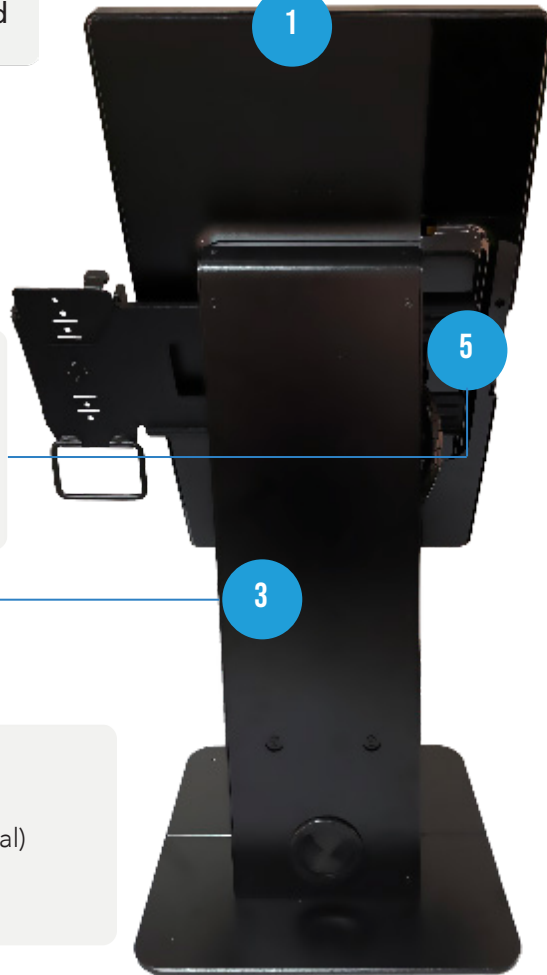

element™

ELEMENT 22" SELF SERVICE KIOSK

MODULARITY TO SUIT YOUR DESIRED APPLICATIONS

ELEMENT 22" SELF SERVICE KIOSK

MODULARITY TO SUIT YOUR DESIRED APPLICATIONS

Element 22" All-in-One Windows or Android Self-Service Kiosk and Counter Stand

Element K22 All-in-One Windows or Android Touch Screen Kiosk

VESA Payment Terminal Mount (Optional)

Payment Terminal Multi-Grip Mounts (Optional)

Counter Stand (Floor Stand optional)

Thermal Receipt Printer (Optional)

1 ELEMENT SELF-SERVICE BUNDLE WITH ELEMENT 22" KIOSK AND COUNTER STAND

The Element Self Service Kiosk E-Series is a quality, affordable and modular solution, designed to meet the self-service needs of customers, retailers and many industry applications. Offering a counter top or free standing floor stand with a 22" all-in-one touch computer you can add optional accessories and peripherals to allow innovative ways for your customers to interact with your brand however you choose:

- Self Check Out
- Self Ordering
- Guest Check-In
- Visitor Management
- Endless Aisle
- Product information
- Digital Signage
- Price Checker

To provide you the versatility to suit the application or software, the Element SSK uses an Element K22 All-in-one 22" projective capacitive touch screen computer offering both Android and Windows operating system, mounted on a purposefully designed counter stand with optional floor stand extension. The SSK2201-C Stand includes a dedicated receipt printer space with full cable management and optional accessory mount which allows you to simply add a payment terminal to your kiosk or add an additional 2D Barcode scanner. The Element SSK E-Series is simplified to allow ease of installation and provide you the modularity to suit your desired applications.