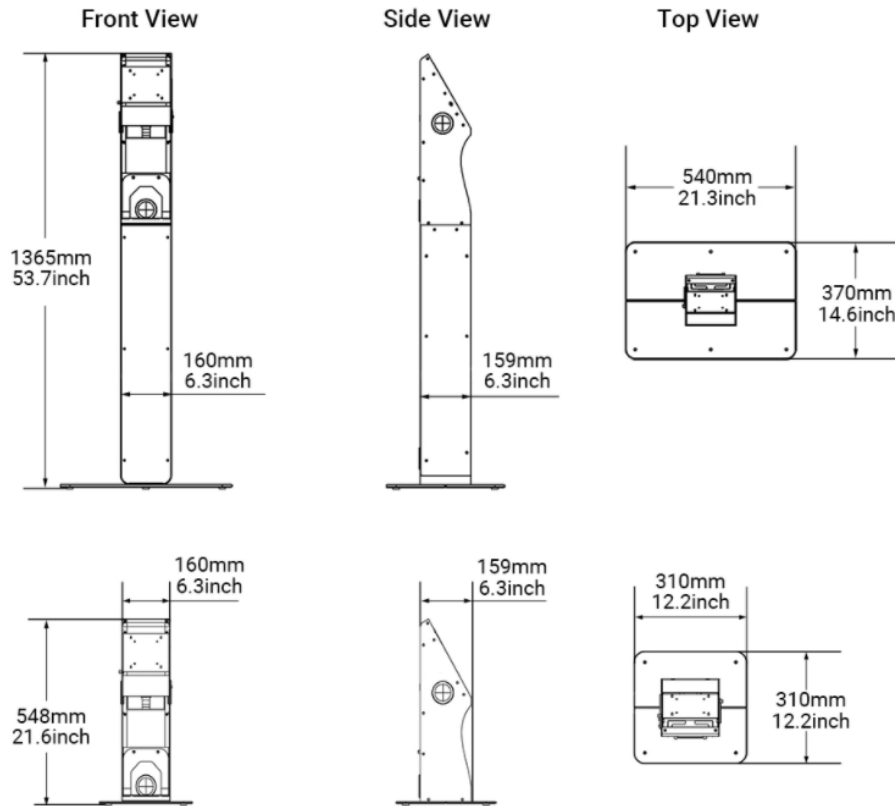

ELEMENT 22" SELF-SERVICE KIOSK – COUNTER AND FLOOR STAND

Do you need a versatile and compact mounting solution or you Kiosk to fit into existing environments?

The Element SSK2201-C and SSK2201-F provide the flexibility to mount the Element K22 in any existing and new environment you need for creating a Self-Service Kiosk.

ITEM	SKU	DESCRIPTION
Counter	KIETSSK22E005	Element Kiosk Stand Desktop Black for SSK-22E V2
Floor (Optional)	KIETSSK22E006	Element Kiosk Stand Floor Base Black for SSK-22E V2

(Unit mm)